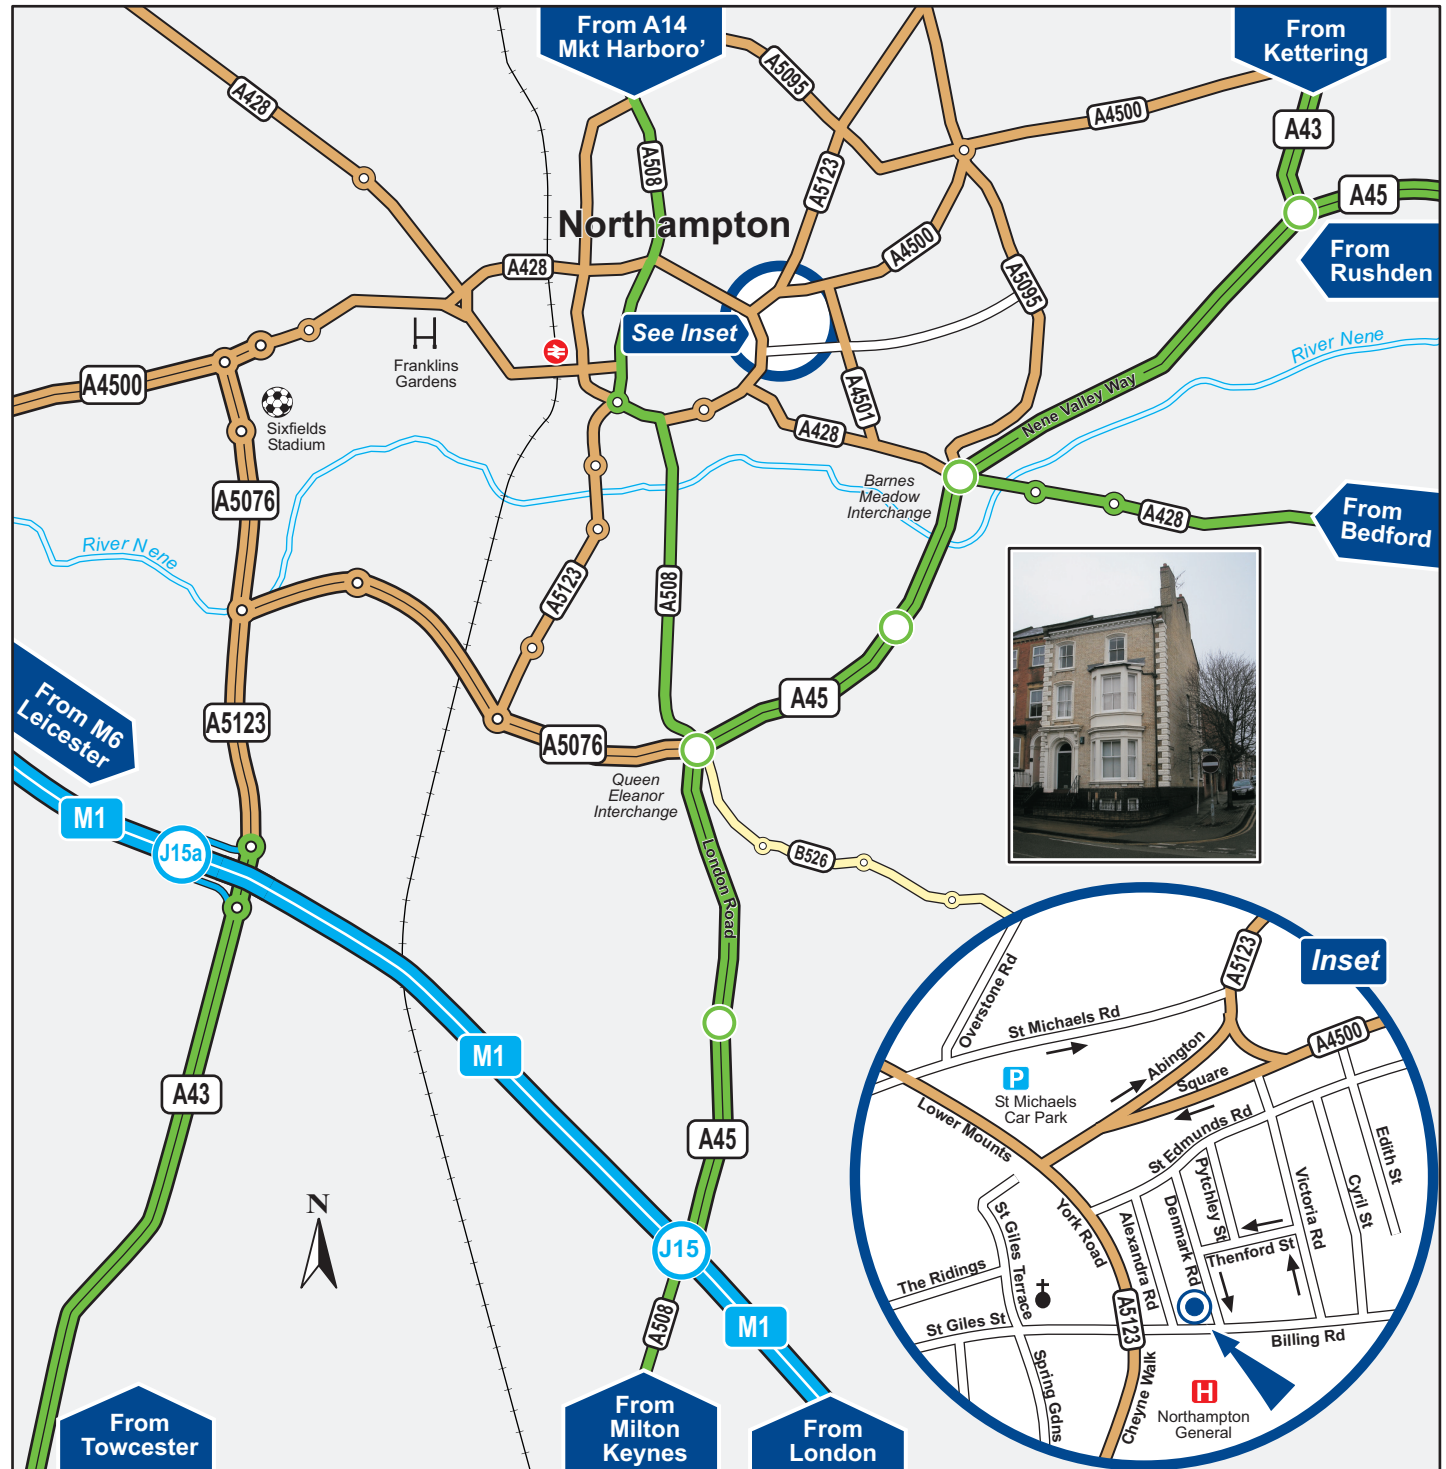

HARRIS & CLARKE

CHARTERED ACCOUNTANTS

7 Billing Road
Northampton NN1 5AN

Telephone: 01604 622274

Fax: 01604 631885

E-mail: postmaster@harrisandclarke.co.uk

Website: www.harrisandclarke.co.uk

From Junction 15 of the M1

- Join the A45 towards Northampton and after 3 miles take the slip road signed town centre & A428.
- At the roundabout at the bottom of the slip road take the first exit onto the Bedford Road (A428) signed town centre.
- At the next set of traffic signals turn right onto Cliftonville Road.
- Drive up Cliftonville Road passing by the entrance to the General Hospital on the left.
- At the next set of traffic signals turn left onto Billing Road.
- Take the third turning on the right up Victoria Road, then the first left into Thenford Street, before taking a left again into Denmark Road.
- Drive down Denmark Road and before reaching Billing Road turn right into the car park behind our office.
- Please only park in one of the spaces signed for the use of Harris & Clarke.
- In the unlikely event that all our spaces are occupied there is some time-restricted parking in and around Denmark Road or, alternatively, St Michaels multi-storey car park is only a short walk away.

From York Road, Town Centre Ring Road

- Turn into St Edmunds Road.
- Take the second turning on the right into Denmark Road and then follow the directions above.